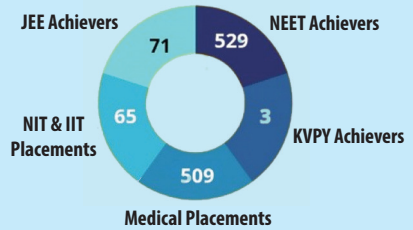

Dakshin.R 600

Dhanushree.J 590

Jerry Mathew.J 585

Sethuraman 570

Rajarajeshwari.S 529

Sathish Karthik 525

ELA JEN

elajen.com

Mahatma Alumni Network - mahatmite.almaconnect.com/

ELA JEN - Integrated JEE / NEET Coaching Tutors from IIT / NIT's

Mahatma Montessori Hr.Sec. School, K.K.Nagar | Mahatma Residential School, Alagar kovil |